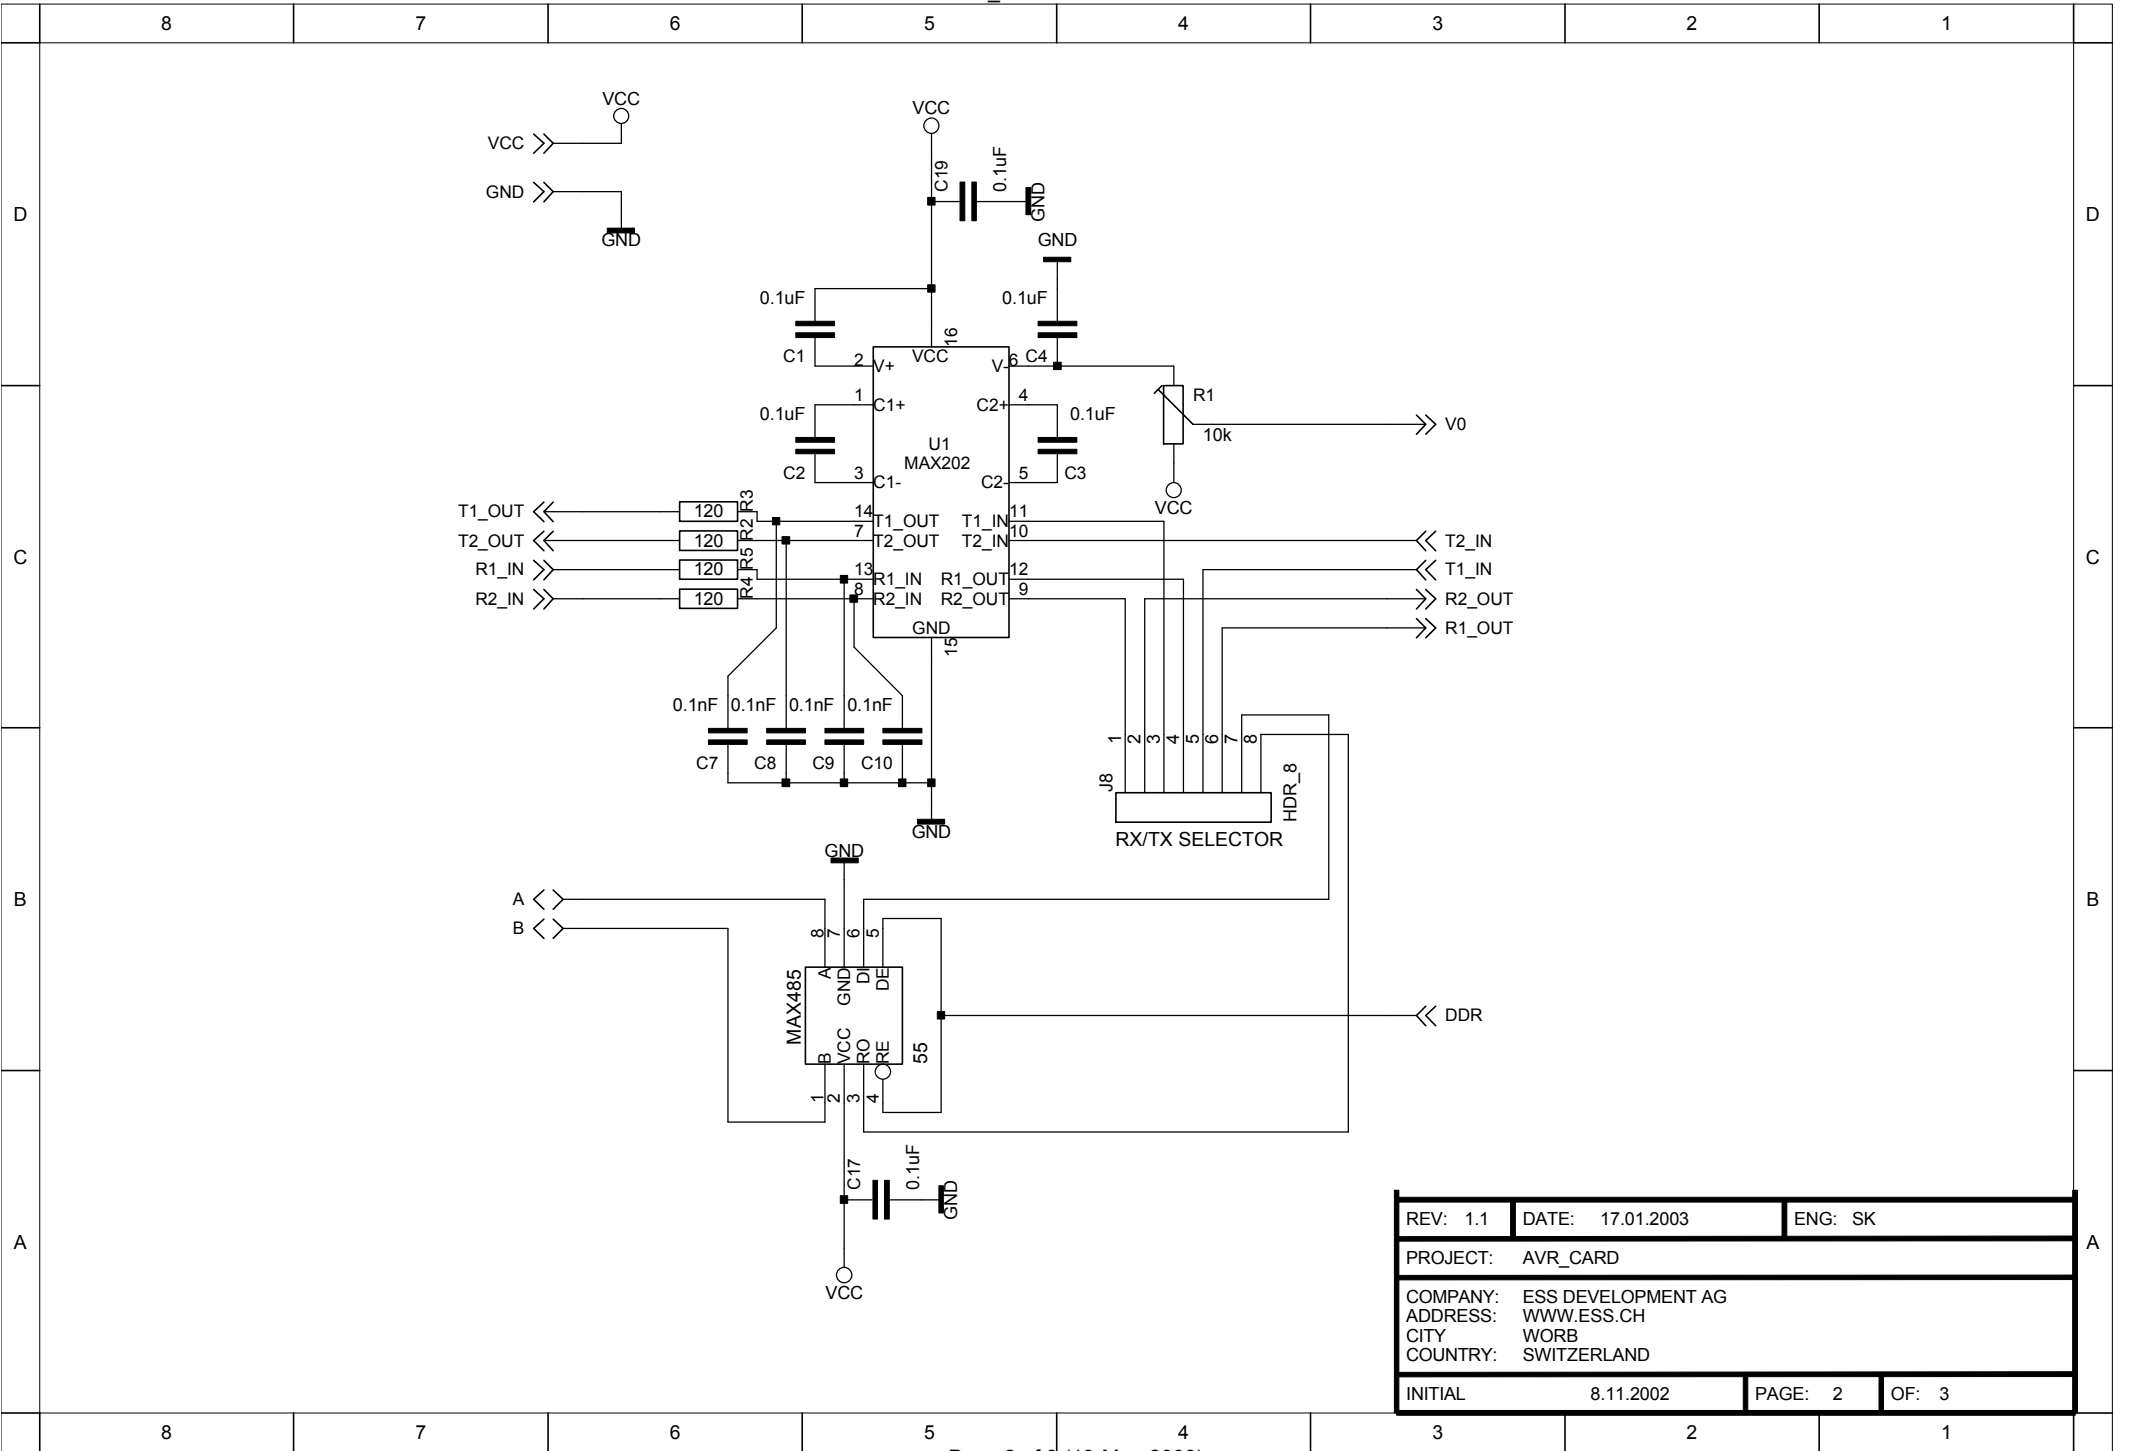

REV: 1.1	DATE: 17.01.2003	ENG: SK
PROJECT: AVR_CARD		
COMPANY: ESS DEVELOPMENT AG		
ADDRESS: WWW.ESS.CH		
CITY: WORB		
COUNTRY: SWITZERLAND		
INITIAL	8.11.2002	PAGE: 1 OF: 3

REV: 1.1	DATE: 17.01.2003	ENG: SK
PROJECT: AVR_CARD		
COMPANY: ESS DEVELOPMENT AG		
ADDRESS: WWW.ESS.CH		
CITY: WORB		
COUNTRY: SWITZERLAND		
INITIAL	8.11.2002	PAGE: 2 OF: 3