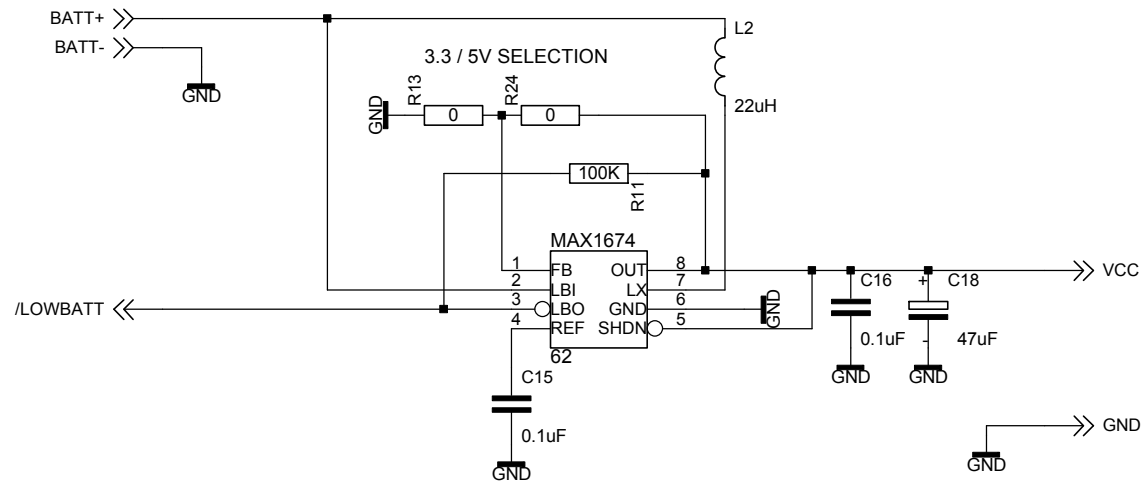

REV: 1.1	DATE: 17.01.2003	ENG: SK
PROJECT: AVR_CARD		
COMPANY: ESS DEVELOPMENT AG		
ADDRESS: WWW.ESS.CH		
CITY: WORB		
COUNTRY: SWITZERLAND		
INITIAL	8.11.2002	PAGE: 1 OF: 3

REV: 1.1	DATE: 17.01.2003	ENG: SK
PROJECT: AVR_CARD		
COMPANY: ESS DEVELOPMENT AG		
ADDRESS: WWW.ESS.CH		
CITY: WORB		
COUNTRY: SWITZERLAND		
INITIAL	8.11.2002	PAGE: 2 OF: 3